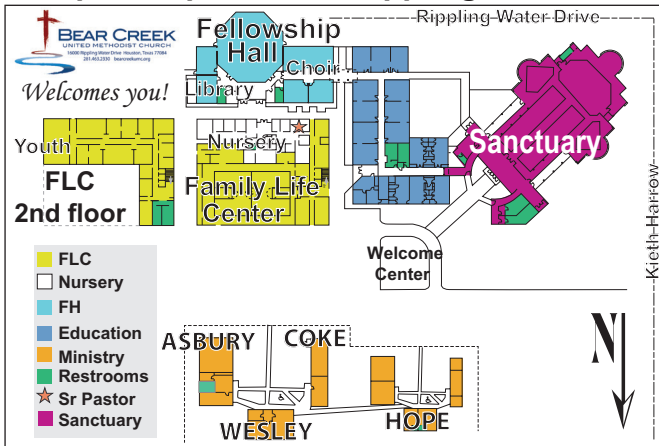

~ HeBrews open from 10 to 11am ~

Our Mission

Make disciples for Jesus Christ for the transformation of the world.

FLC = Family Life Center
FH = Fellowship Hall
BC = Bear Creek

Saturday Worship

Contemporary

7:00pm in Fellowship Hall
(Hebrews 5:30 - 8:30; Bible Study 6:00 - 7:00, Nursery 5- 8:30pm)

Sunday Worship

Traditional

9:00am in Sanctuary
(Lil' Church - 3 yrs to 1st grade in Bride's Room)

Contemporary

11:15am in Sanctuary
(Lil' Church - 3 yrs to 1st grade in Bride's Room)

Worship en Español

12:30pm in Fellowship Hall

Nursery for birth to 2 yrs during
Worship and Sunday School

Junior and Senior High students meet in Youth Lounge (FLC 207-209) on Sunday

Campus Map of 16000 Rippling Water Dr.

Sunday morning @ 10:10

Sunday night @ 5

Scan to visit bearcreekumc.org for additional information.

Weekly Opportunities

Sundays

- Communion @ 8:15am (except 1st Sunday)
- HeBrews Coffee open 8:15-8:45 & 10:00-11:00am
- BC Youth @ 5pm in FLC Youth Lounge