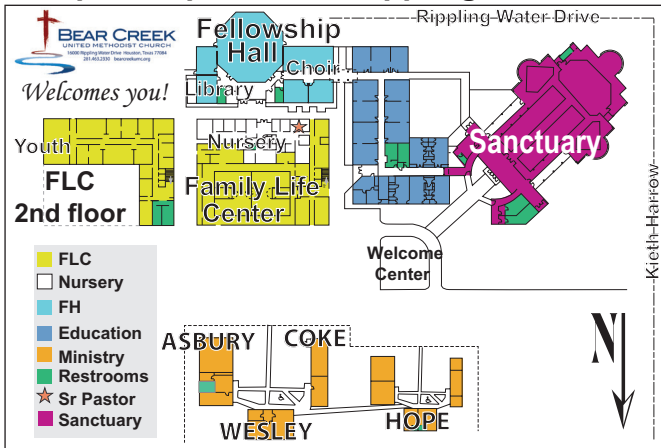

#### Traditional

9:00am in Sanctuary  
(Lil' Church - 3 yrs to 1st grade in Bride's Room)

#### United Worship

11:15am in Sanctuary  
(Lil' Church - 3 yrs to 1st grade in Bride's Room)

#### Worship en Español

12:30pm in Fellowship Hall  
Nursery for birth to 3 yrs during  
Worship and Sunday School

Nursery for birth to 3 yrs during  
Worship and Sunday School

Junior and Senior High students meet in Youth Lounge (FLC 207-209) on Sunday

### Campus Map of 16000 Rippling Water Dr.

Sunday morning @ 10:10

Sunday night @ 5

\*Scan to visit bearcreekumc.org for additional information.

\*QR Scanner app required