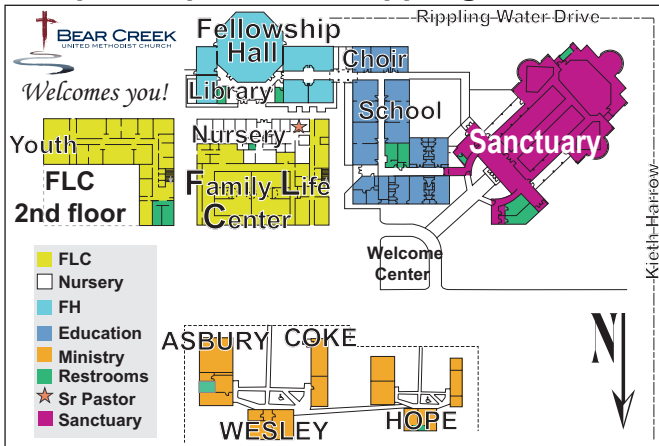

## Adult Sunday School 9:30am

class name	location
Betwixt and Between	Hope 1
Covenant	FLC 102
Faithful Disciples	Asbury 1
Foundations	FLC 101
Genesis	Hope 2
New Hope	FLC 204
Seekers	FLC 212/213
Serenity	Coke 1
United Disciples	Asbury 2

## 11:00am

Under Construction      Library

### Our Mission

Make disciples for Jesus Christ for the transformation of the world.

Junior and Senior High students meet in Youth Lounge (FLC 207-209) on Sunday

## Sunday Worship