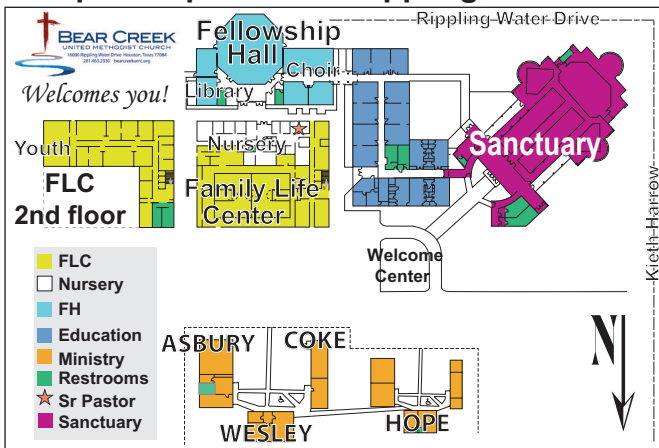

Worship
Walk
Work

Adult Sunday School 9:30am

class name	location
Betwixt and Between	Hope 1
Covenant	FLC 102
Faithful Disciples	Asbury 1
Foundations	FLC 101
Genesis	Hope 2
New Hope	FLC 204
Seekers	FLC 212/213
Serenity	Coke 1
United Disciples	Asbury 2

11:00am

Under Construction Library

Our Mission

Make disciples for Jesus Christ for the transformation of the world.

Junior and Senior High students meet in Youth Lounge (FLC 207-209) on Sunday

Campus Map of 16000 Rippling Water Dr.

Sunday morning
@ 9:30 & 11:00

Sunday night @ 5

*Scan to visit bearcreekumc.org for additional information.

*QR Scanner app required

Sunday Worship

Traditional

8:15am in Sanctuary

11:00am in Sanctuary

**Nursery for birth to 2 yrs
from 8 am to Noon**

FLC = Family Life Center
FH = Fellowship Hall
BC = Bear Creek

Weekly Opportunities

Sundays

- Western Wall Prayer Time @ 10:30am in FLC 101
- BC Youth @ 5pm in FLC Youth Lounge