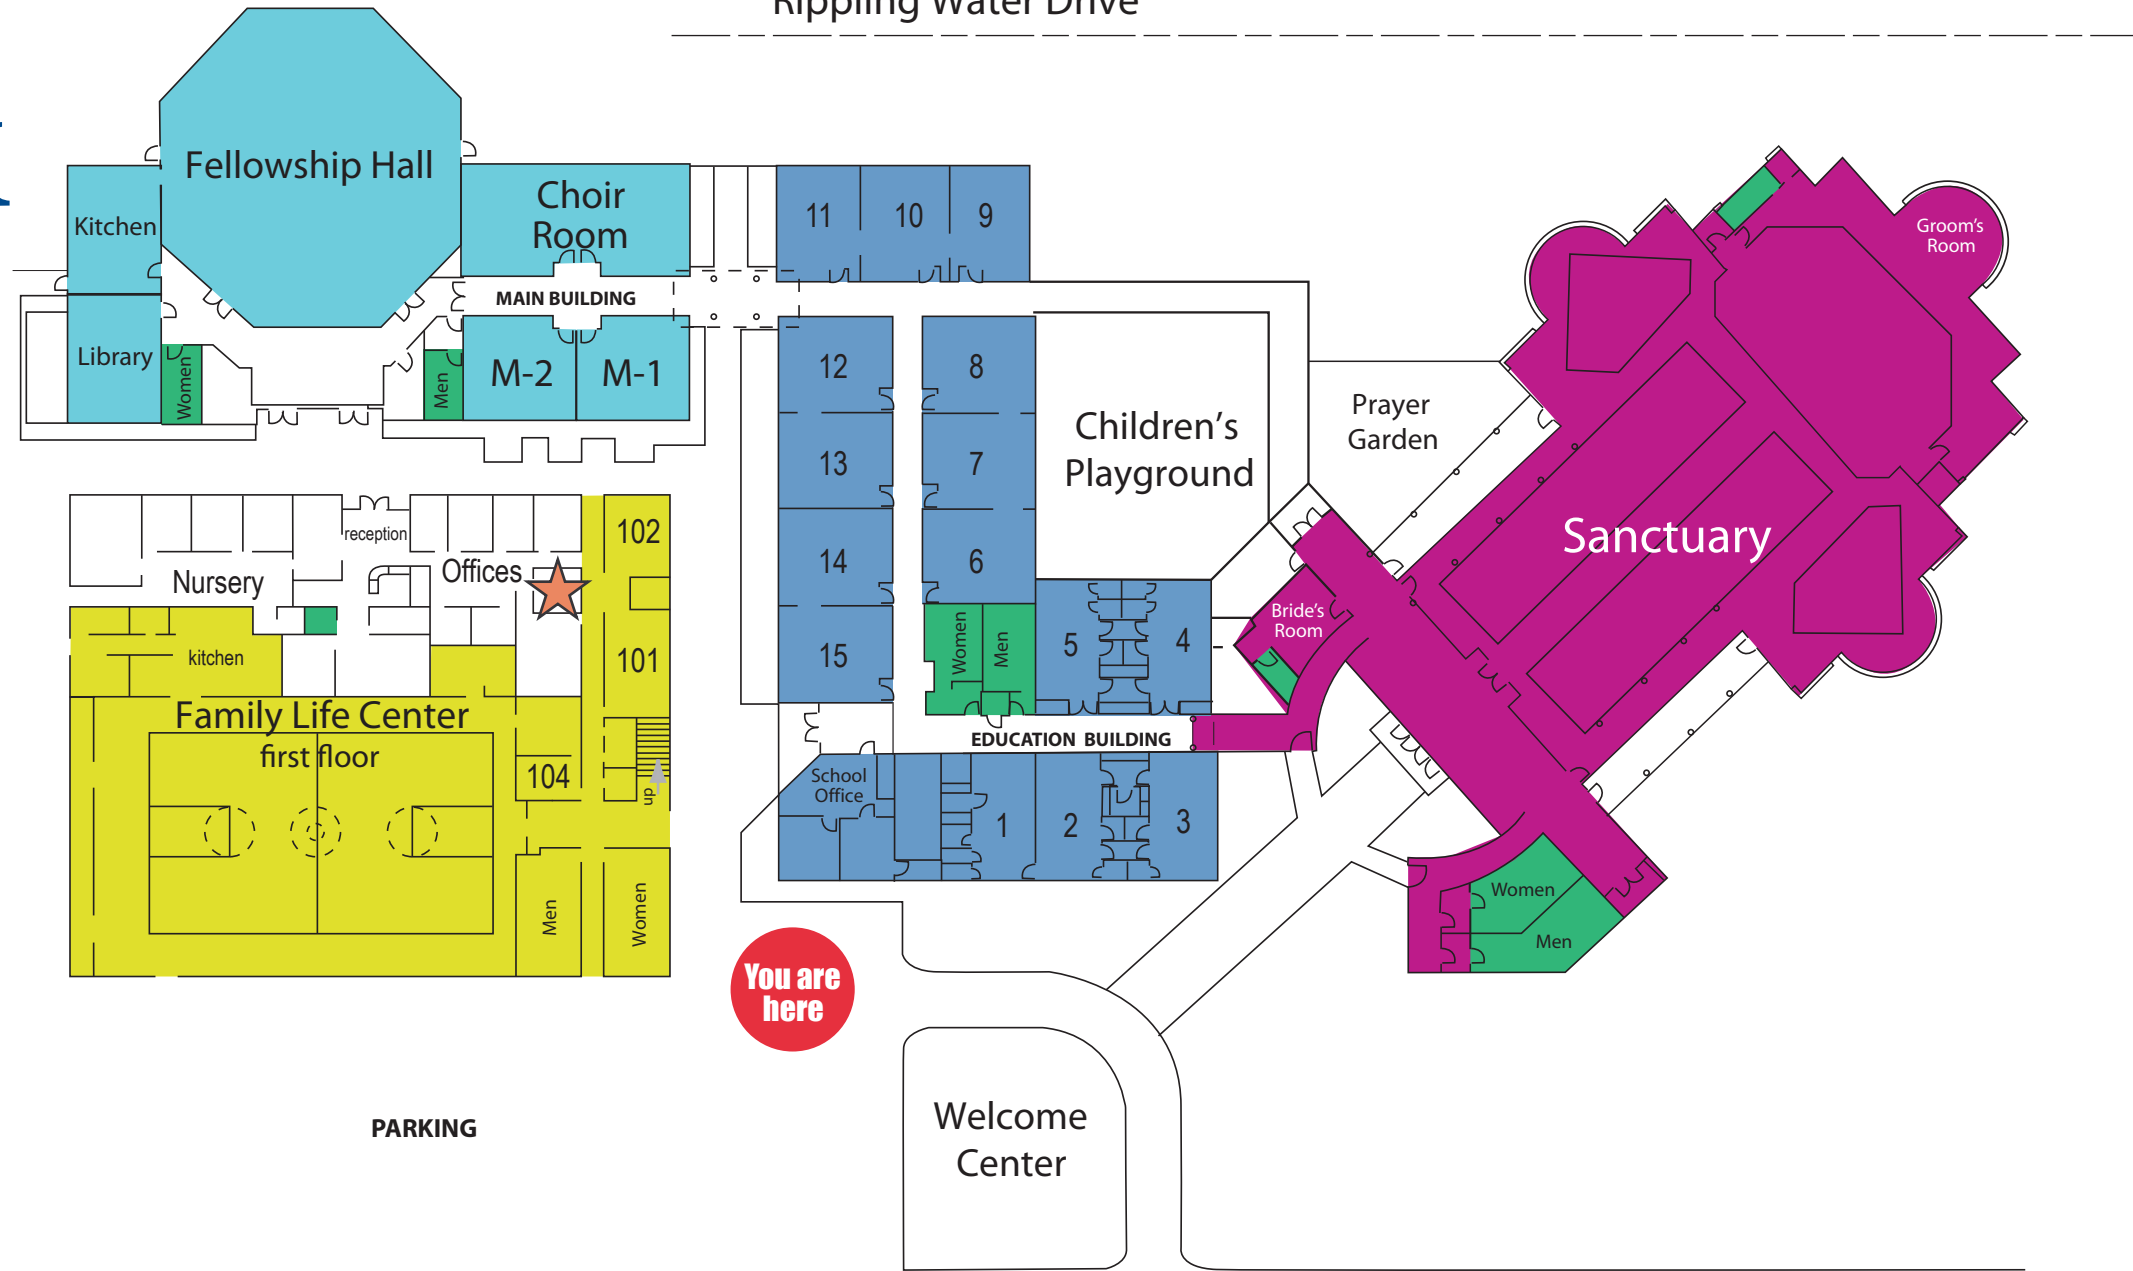

BEAR CREEK

UNITED METHODIST CHURCH

Welcomes you!

- Family Life Center
- Office / Nursery
- Fellowship Hall
- Education Building
- Satellite Buildings
- Restrooms
- ★
 Senior Pastor
- Sanctuary

Kieth Harrow