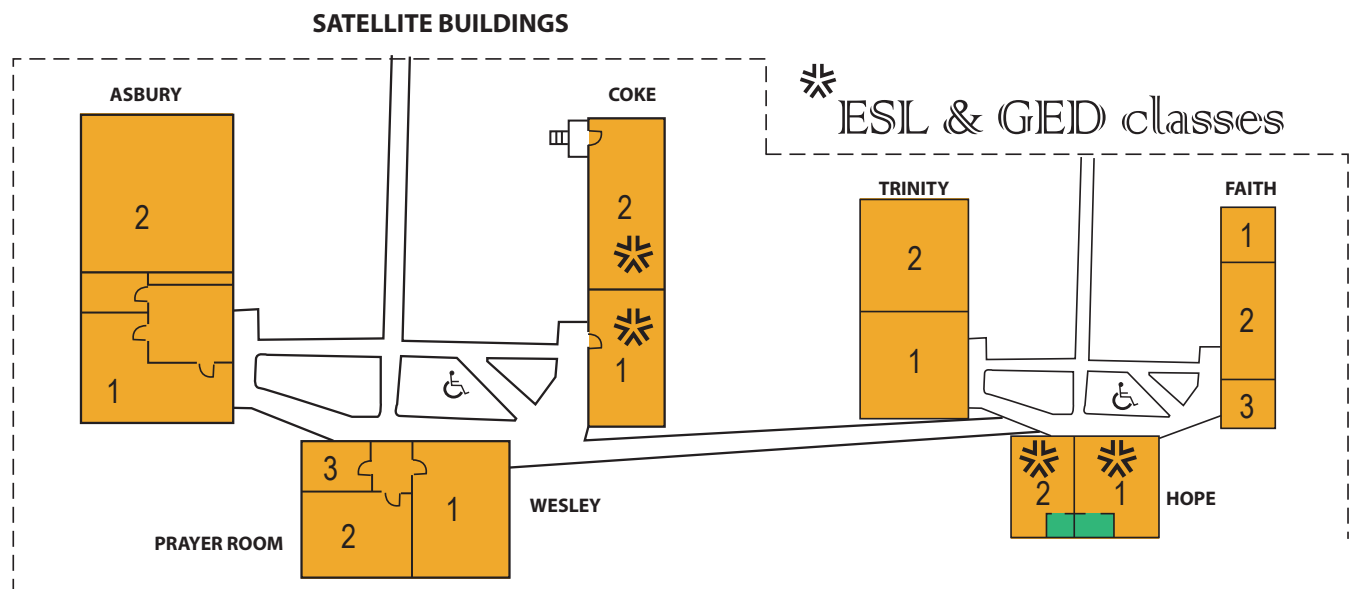

BEAR CREEK

UNITED METHODIST CHURCH

Welcomes you!

- Family Life Center
- Office / Nursery
- Fellowship Hall
- Education Building
- Satellite Buildings
- Restrooms
- ★
 Senior Pastor
- Sanctuary

Kieth Harrow