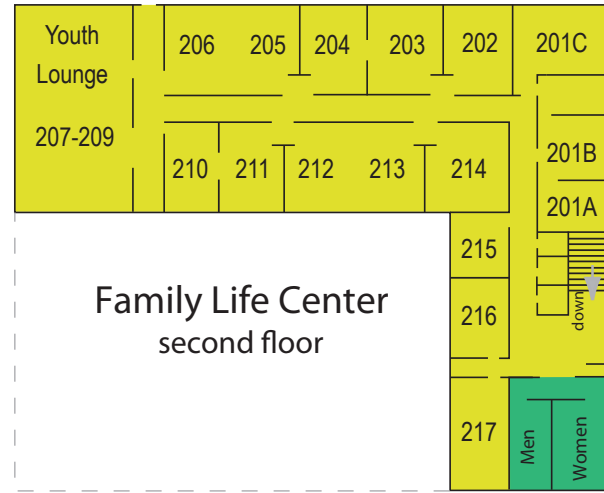

BEAR CREEK

UNITED METHODIST CHURCH

Welcomes you!

- Family Life Center
- Office / Nursery
- Fellowship Hall
- Education Building
- Satellite Buildings
- Restrooms
- ★
 Senior Pastor
- Sanctuary

Kieth Harrow