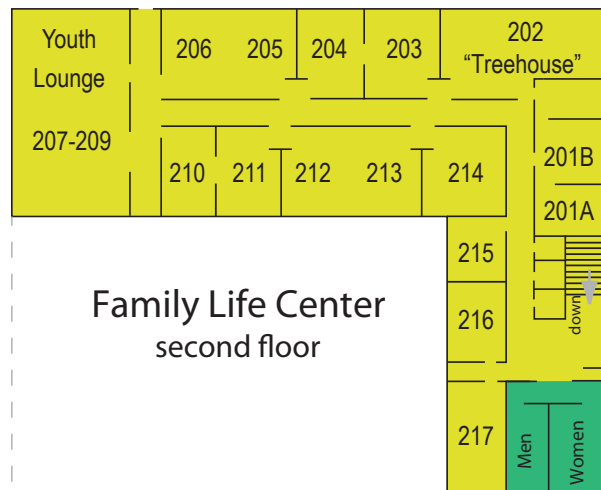

*Welcomes you!*

Family Life Center first floor

PARKING

- Family Life Center
- Office / Nursery
- Fellowship Hall
- Education Building
- Ministry Village
- Restrooms
- ★ Lead Pastor
- Sanctuary

PARKING

Kieth Harrow