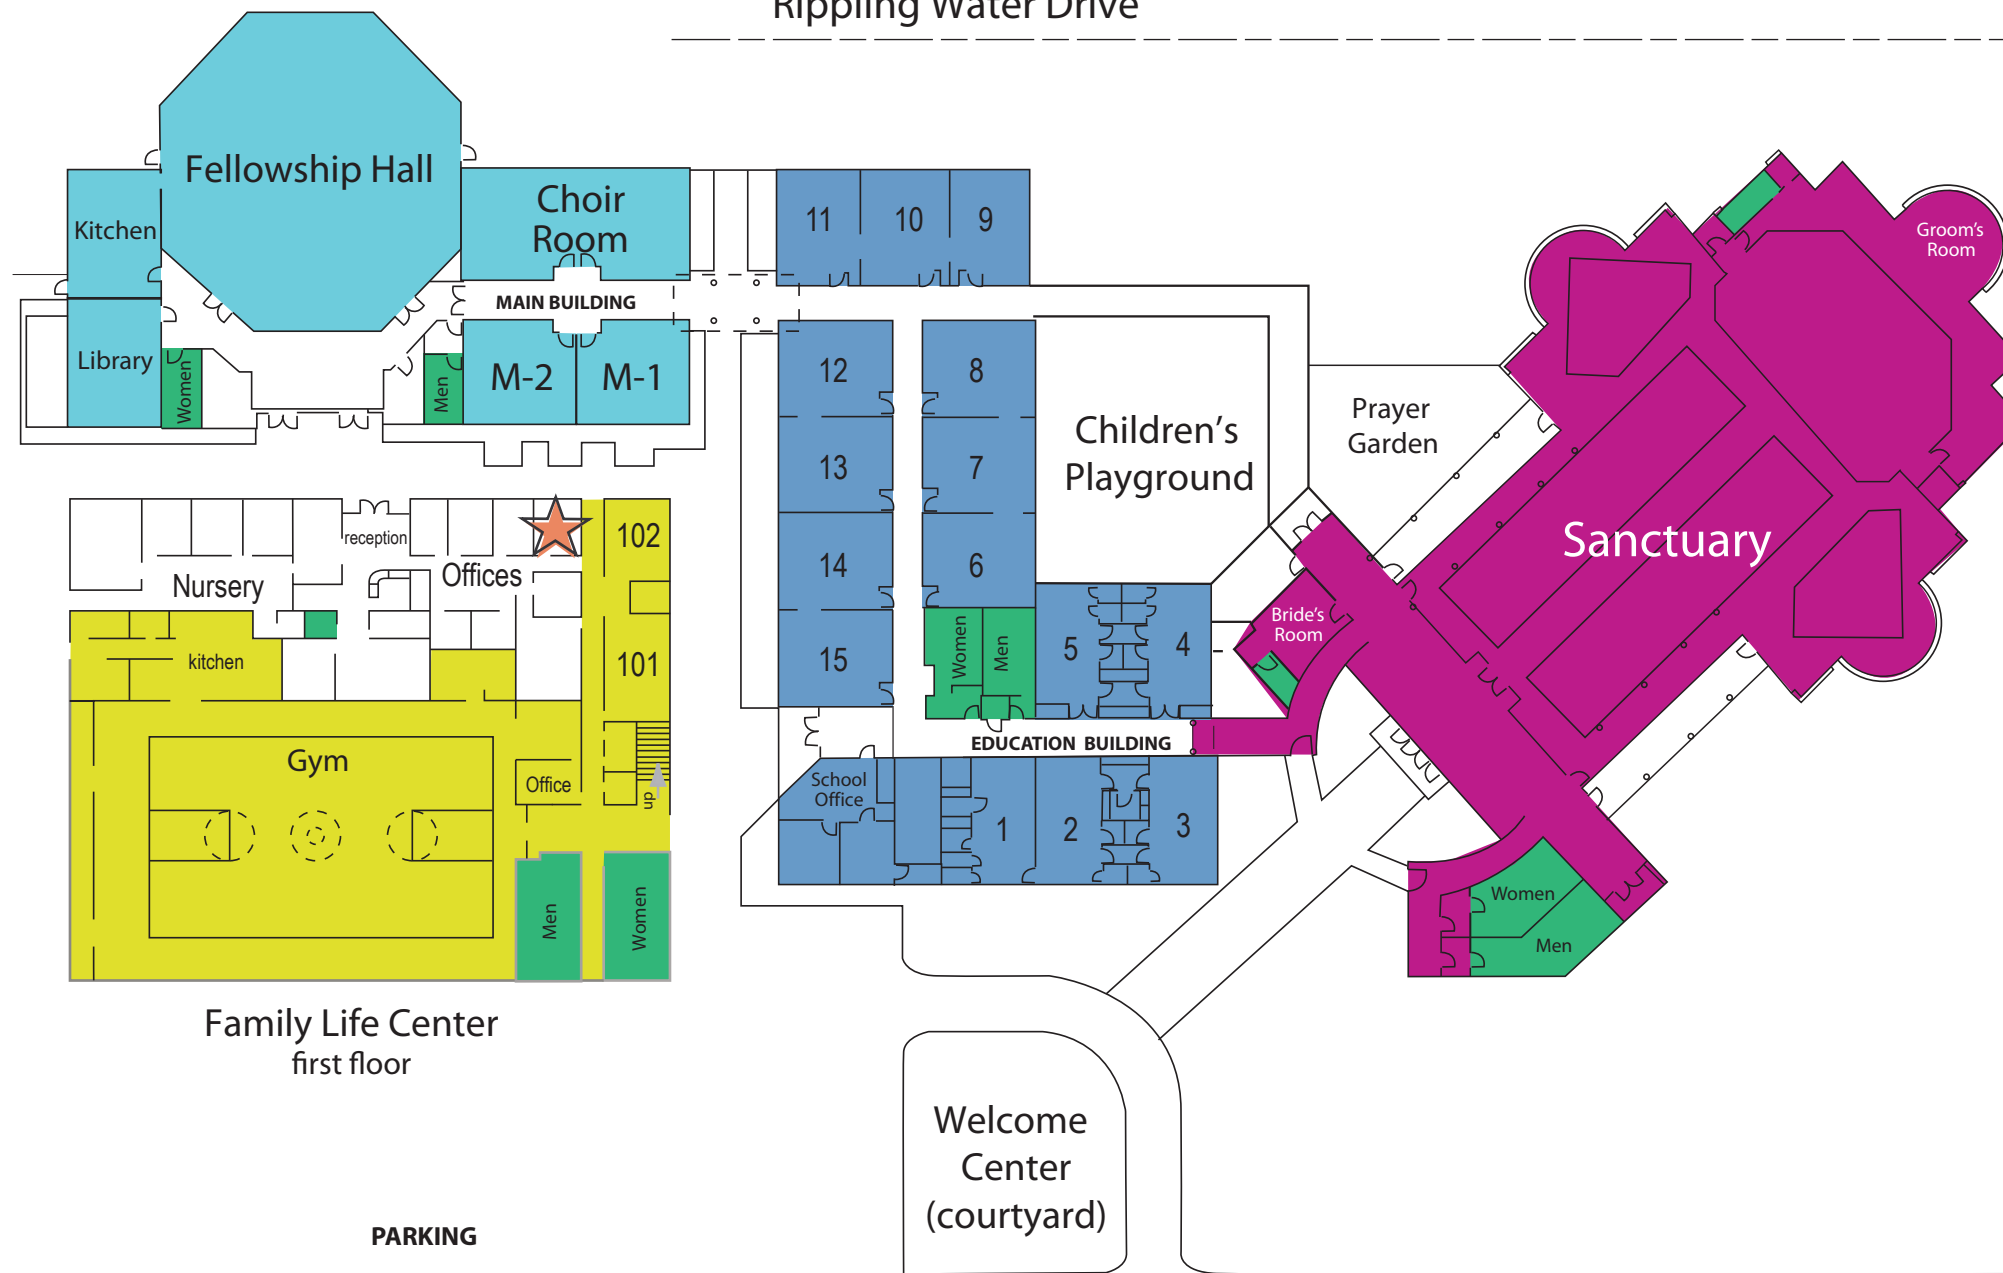

*Welcomes you!*

Family Life Center first floor

PARKING

- Family Life Center
- Office / Nursery
- Fellowship Hall
- Education Building
- Ministry Village
- Restrooms
- ★ Lead Pastor
- Sanctuary

PARKING

Kieth Harrow