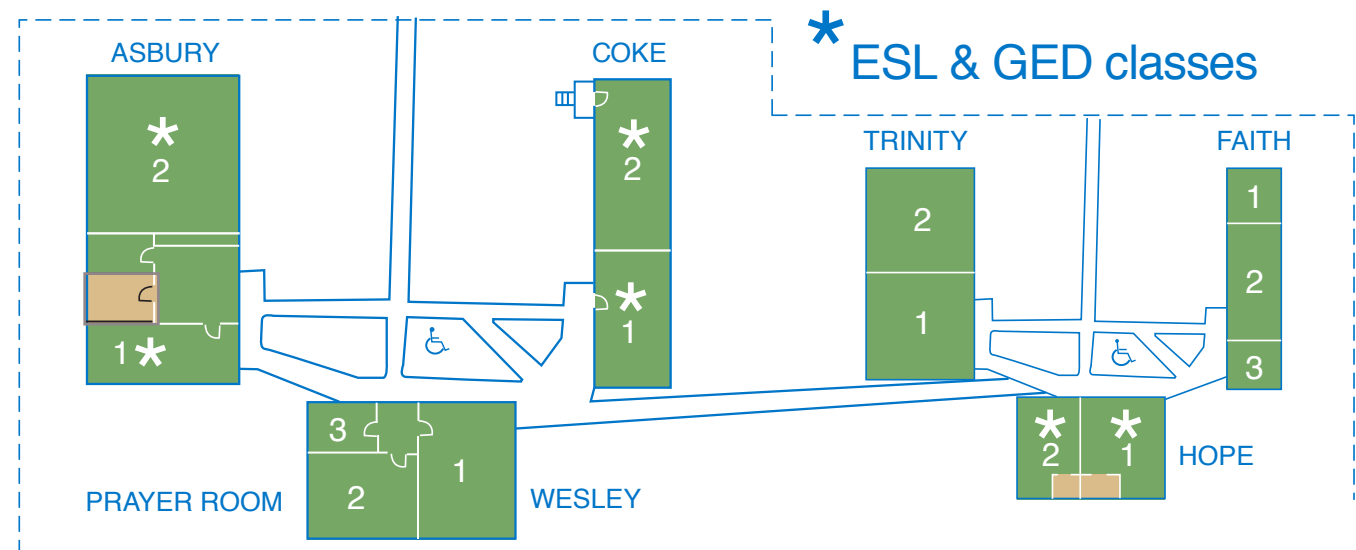

Rippling Water Drive

- Family Life Center
- Office/Nursery/Gym
- Fellowship Hall
- Education Building
- Ministry Village
- Restrooms
- Church Office
- Sanctuary

Kieth Harrow