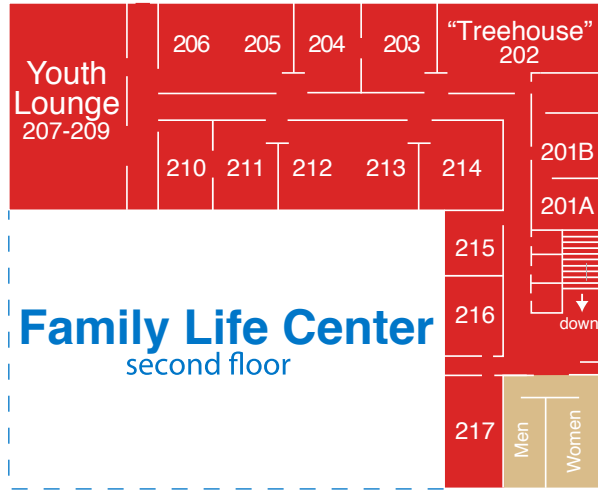

Rippling Water Drive

- Family Life Center
- Office/Nursery/Gym
- Fellowship Hall
- Education Building
- Ministry Village
- Restrooms
- Church Office
- Sanctuary

Kieth Harrow