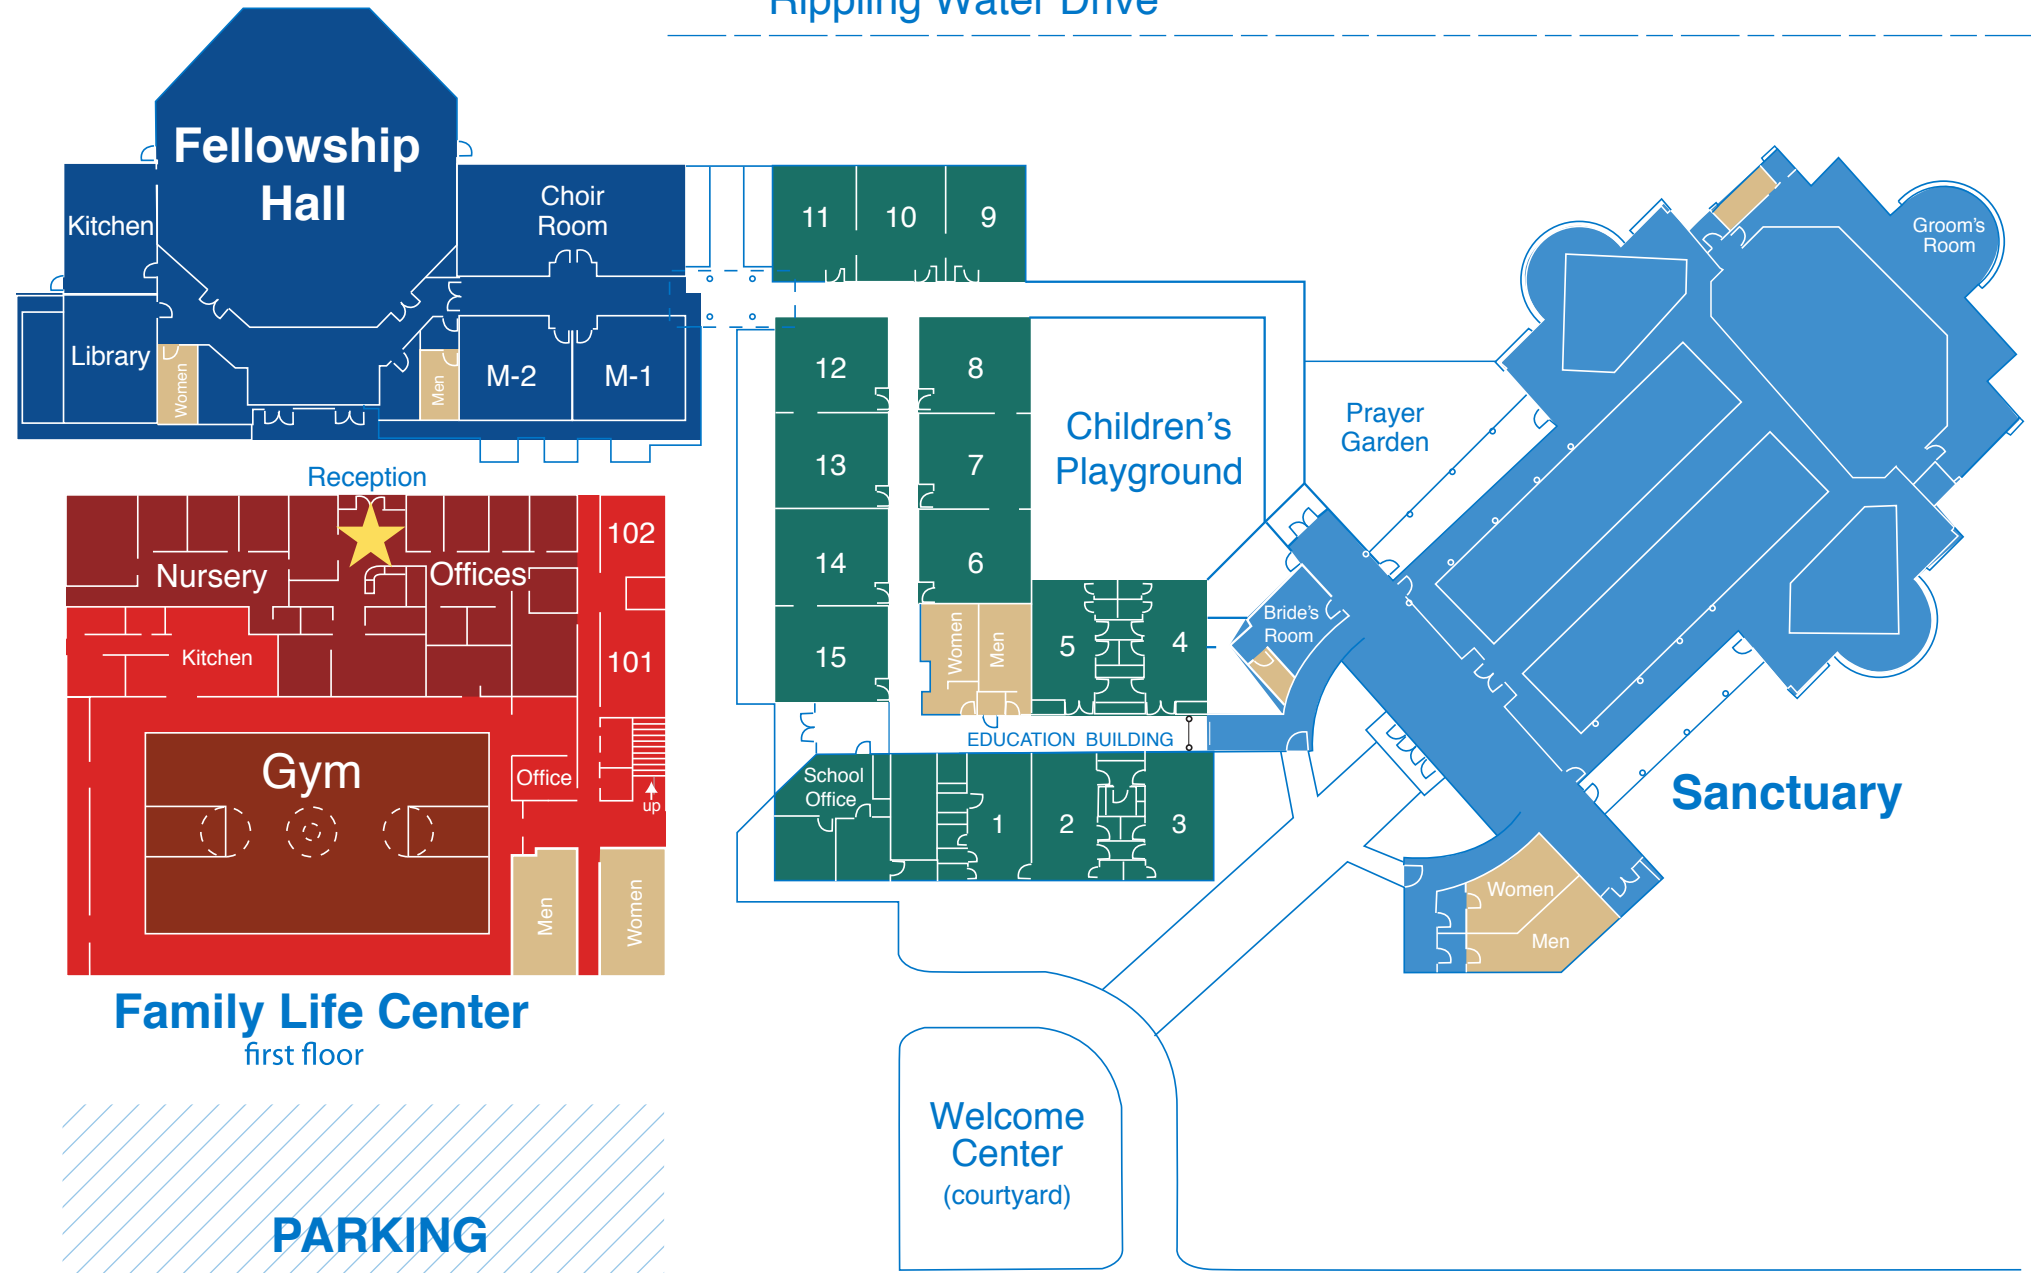

Rippling Water Drive

- Family Life Center
- Office/Nursery/Gym
- Fellowship Hall
- Education Building
- Ministry Village
- Restrooms
- Church Office
- Sanctuary

Kieth Harrow