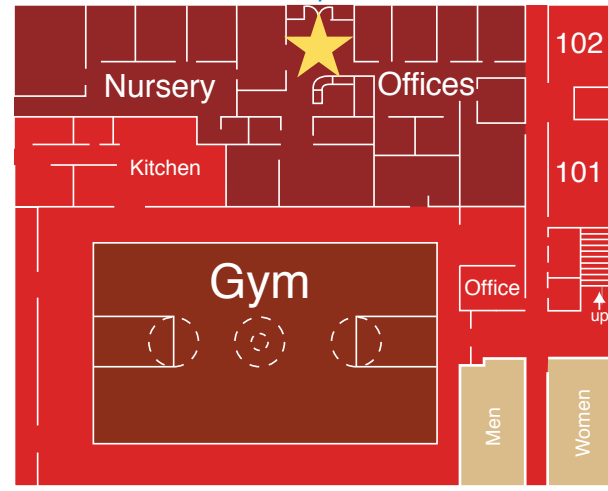

Rippling Water Drive

- Family Life Center
- Office/Nursery/Gym
- Fellowship Hall
- Education Building
- Ministry Village
- Restrooms
- Church Office
- Sanctuary

Kieth Harrow